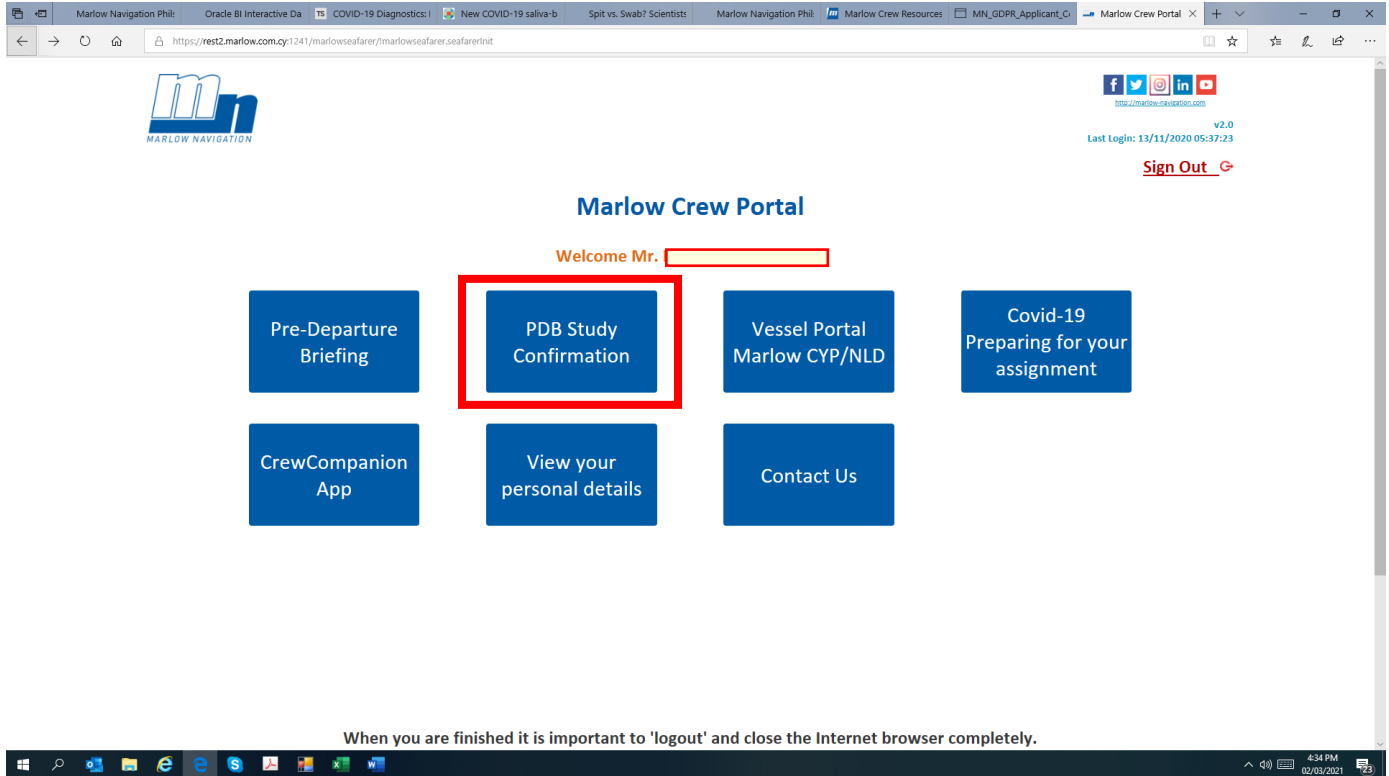

# AFTER COMPLETING THE PDB VERSION 7 SELF STUDY, PLEASE LOGIN TO THE MN CREW PORTAL AND FOLLOW THE INSTRUCTIONS BELOW:

1. Click the PDB Study confirmation button.

2. Tick to confirm the topics that you have read.
3. Type the email of your manning agent or crew manager and click SEND.